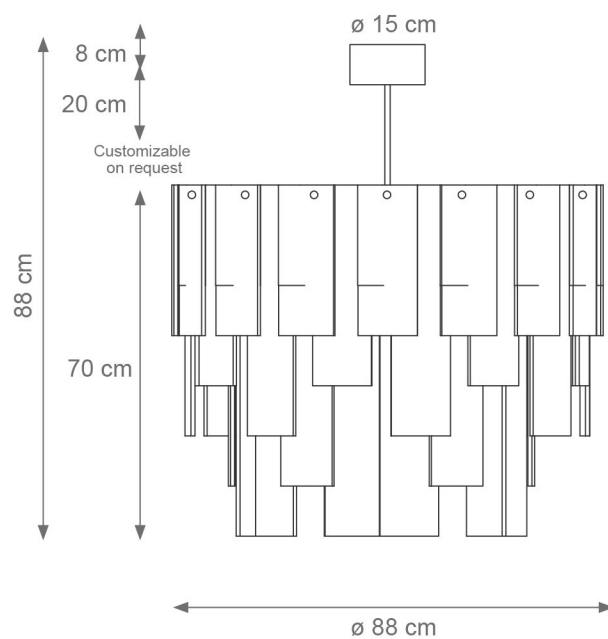

THE WALL

Collection Materials: Brass Structure, Porcelain, Murano Glass

Height customizable on request

Small The Wall Chandelier
Code F807274
Type 6 lights electrification x Max 28W E14 CE
Size: cm. 80 h x 60 ø - 48 kg

Short The Wall Chandelier
Code F807676
Type LED Light
Size: cm. 30 h x 70 ø - 24 kg

The Wall Large Chandelier
Code: F807273
Type 12 lights electrification x Max 28W E14 CE
Size: cm. 140 h x 100 ø - 120 kg

The Wall Wall Light
Code F807278
Type 2 lights electrification x Max 28W E14 CE
Size: cm. 53 h x 28 l x 18 w - 7 kg

Medium Height The Wall Chandelier
Code F807479
Type 9 lights electrification x Max 28W E14 CE
Size: cm. 110 h x 88 ø - 76 kg

Medium Short The Wall Chandelier
Code: F807480
Type 9 lights electrification x Max 28W E14 CE
Size: cm. 70 h x 88 ø - 62 kg

Small The Wall Wall Light
Code F807556
Type 2 lights electrification x Max 28W G9 CE
Size: cm. 42 h x 13 l x 6 w - 2.5 kg