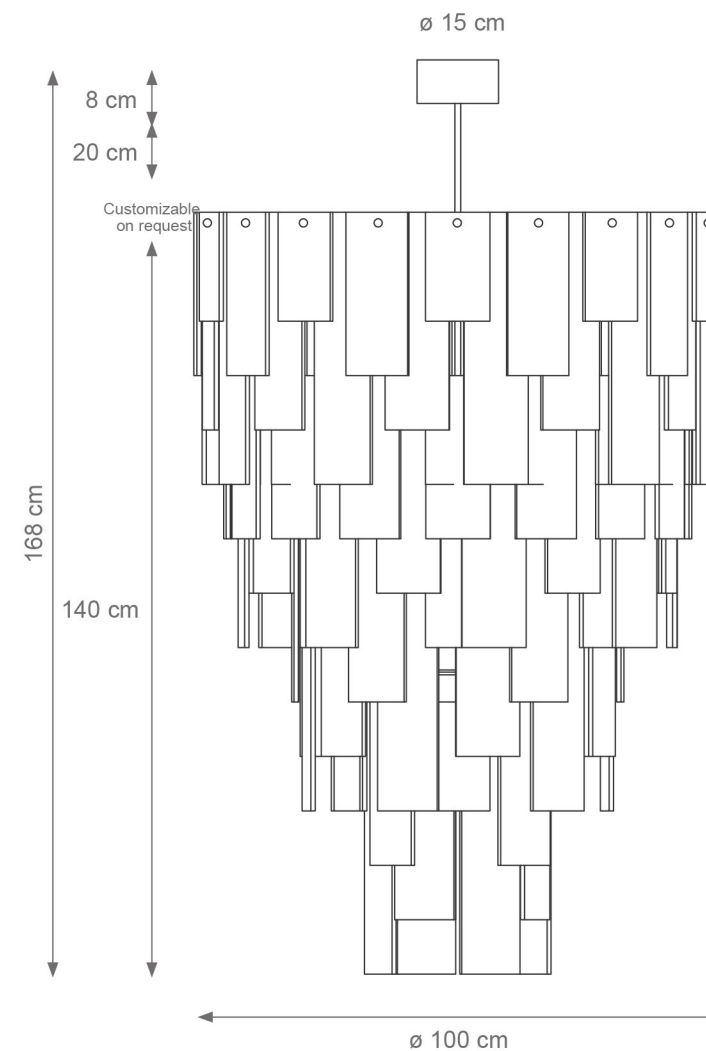

THE WALL

Collection Materials: Brass Structure, Porcelain, Murano Glass

Height customizable on request

Small The Wall Chandelier
Code F807274
Type 6 lights electrification x Max 28W E14 CE
Size: cm. 80 h x 60 ø - 48 kg

Short The Wall Chandelier
Code F807676
Type LED Light
Size: cm. 30 h x 70 ø - 24 kg

The Wall Large Chandelier
Code: F807273
Type 12 lights electrification x Max 28W E14 CE
Size: cm. 140 h x 100 ø - 120 kg

The Wall Wall Light
Code F807278
Type 2 lights electrification x Max 28W E14 CE
Size: cm. 53 h x 28 l x 18 w - 7 kg

Medium Height The Wall Chandelier
Code F807479
Type 9 lights electrification x Max 28W E14 CE
Size: cm. 110 h x 88 ø - 76 kg

Medium Short The Wall Chandelier
Code: F807480
Type 9 lights electrification x Max 28W E14 CE
Size: cm. 70 h x 88 ø - 62 kg

Small The Wall Wall Light
Code F807556
Type 2 lights electrification x Max 28W G9 CE
Size: cm. 42 h x 13 l x 6 w - 2.5 kg