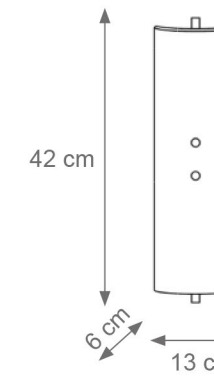

Short The Wall Chandelier
Code F807676
Type LED Light
Size: cm. 30 h x 70 ø - 24 kg

The Wall Large Chandelier
Code: F807273
Type 12 lights electrification x Max 28W E14 CE
Size: cm. 140 h x 100 ø - 120 kg

The Wall Wall Light
Code F807278
Type 2 lights electrification x Max 28W E14 CE
Size: cm. 53 h x 28 l x 18 w - 7 kg

Medium Height The Wall Chandelier
Code F807479
Type 9 lights electrification x Max 28W E14 CE
Size: cm. 110 h x 88 ø - 76 kg

Medium Short The Wall Chandelier
Code: F807480
Type 9 lights electrification x Max 28W E14 CE
Size: cm. 70 h x 88 ø - 62 kg

Small The Wall Wall Light
Code F807556
Type 2 lights electrification x Max 28W G9 CE
Size: cm. 42 h x 13 l x 6 w - 2.5 kg

Small The Wall Wall Light
Code F807550
Type 2 lights electrification x Max 28W G9 CE
Size: cm. 42 h x 13 l x 6 w - 2 kg

Cocco Table Lamp
Code 0003566
Type 1 light electrification x Max 53W E27 CE
Size: cm. 68 h x 50 ø