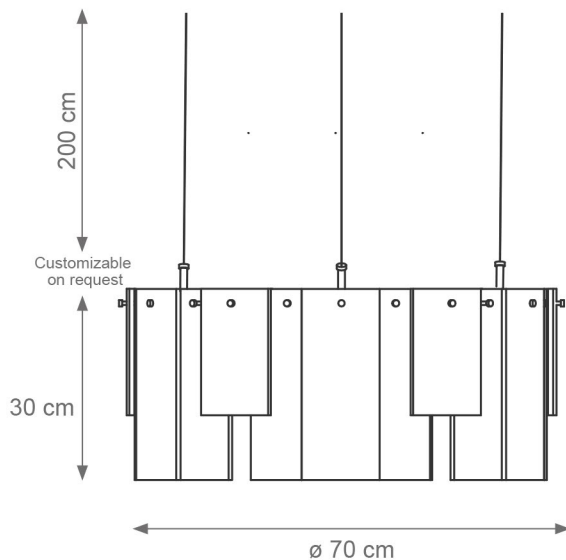

THE WALL

Collection Materials: Brass Structure, Porcelain, Murano Glass

Height customizable on request

Small The Wall Chandelier
Code F807274
Type 6 lights electrification x Max 28W E14 CE
Size: cm. 80 h x 60 ø - 48 kg

Short The Wall Chandelier
Code F807676
Type LED Light
Size: cm. 30 h x 70 ø - 24 kg

The Wall Large Chandelier
Code: F807273
Type 12 lights electrification x Max 28W E14 CE
Size: cm. 140 h x 100 ø - 120 kg

The Wall Wall Light
Code F807278
Type 2 lights electrification x Max 28W E14 CE
Size: cm. 53 h x 28 l x 18 w - 7 kg

Medium Height The Wall Chandelier
Code F807479
Type 9 lights electrification x Max 28W E14 CE
Size: cm. 110 h x 88 ø - 76 kg

Medium Short The Wall Chandelier
Code: F807480
Type 9 lights electrification x Max 28W E14 CE
Size: cm. 70 h x 88 ø - 62 kg

Small The Wall Wall Light
Code F807556
Type 2 lights electrification x Max 28W G9 CE
Size: cm. 42 h x 13 l x 6 w - 2.5 kg