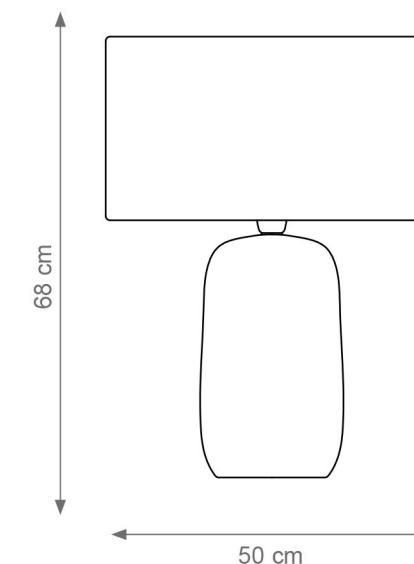

Small The Wall Wall Light
Code F807556
Type 2 lights electrification x Max 28W G9 CE
Size: cm. 42 h x 13 l x 6 w - 2.5 kg

Small The Wall Wall Light
Code F807550
Type 2 lights electrification x Max 28W G9 CE
Size: cm. 42 h x 13 l x 6 w - 2 kg

Cocco Table Lamp
Code 0003566
Type 1 light electrification x Max 53W E27 CE
Size: cm. 68 h x 50 ø