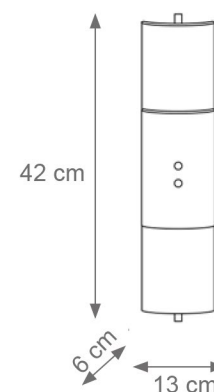

THE WALL

Collection Materials: Brass Structure, Porcelain, Murano Glass

Height customizable on request

Small The Wall Chandelier
Code F807274
Type 6 lights electrification x Max 28W E14 CE
Size: cm. 80 h x 60 ø - 48 kg

Short The Wall Chandelier
Code F807676
Type LED Light
Size: cm. 30 h x 70 ø - 24 kg

The Wall Large Chandelier
Code: F807273
Type 12 lights electrification x Max 28W E14 CE
Size: cm. 140 h x 100 ø - 120 kg

The Wall Wall Light
Code F807278
Type 2 lights electrification x Max 28W E14 CE
Size: cm. 53 h x 28 l x 18 w - 7 kg

Medium Height The Wall Chandelier
Code F807479
Type 9 lights electrification x Max 28W E14 CE
Size: cm. 110 h x 88 ø - 76 kg

Medium Short The Wall Chandelier
Code: F807480
Type 9 lights electrification x Max 28W E14 CE
Size: cm. 70 h x 88 ø - 62 kg

Small The Wall Wall Light
Code F807556
Type 2 lights electrification x Max 28W G9 CE
Size: cm. 42 h x 13 l x 6 w - 2.5 kg