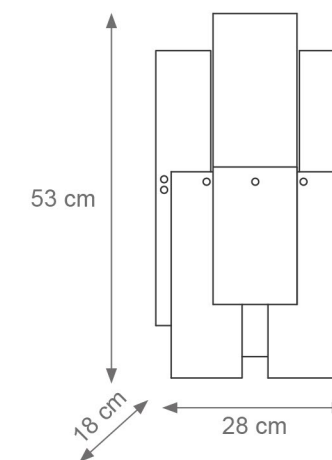

THE WALL

Collection Materials: Brass Structure, Porcelain, Murano Glass

Height customizable on request

Small The Wall Chandelier
Code F807274
Type 6 lights electrification x Max 28W E14 CE
Size: cm. 80 h x 60 ø - 48 kg

Short The Wall Chandelier
Code F807676
Type LED Light
Size: cm. 30 h x 70 ø - 24 kg

The Wall Large Chandelier
Code: F807273
Type 12 lights electrification x Max 28W E14 CE
Size: cm. 140 h x 100 ø - 120 kg

The Wall Wall Light
Code F807278
Type 2 lights electrification x Max 28W E14 CE
Size: cm. 53 h x 28 l x 18 w - 7 kg

Medium Height The Wall Chandelier
Code F807479
Type 9 lights electrification x Max 28W E14 CE
Size: cm. 110 h x 88 ø - 76 kg

Medium Short The Wall Chandelier
Code: F807480
Type 9 lights electrification x Max 28W E14 CE
Size: cm. 70 h x 88 ø - 62 kg

Small The Wall Wall Light
Code F807556
Type 2 lights electrification x Max 28W G9 CE
Size: cm. 42 h x 13 l x 6 w - 2.5 kg