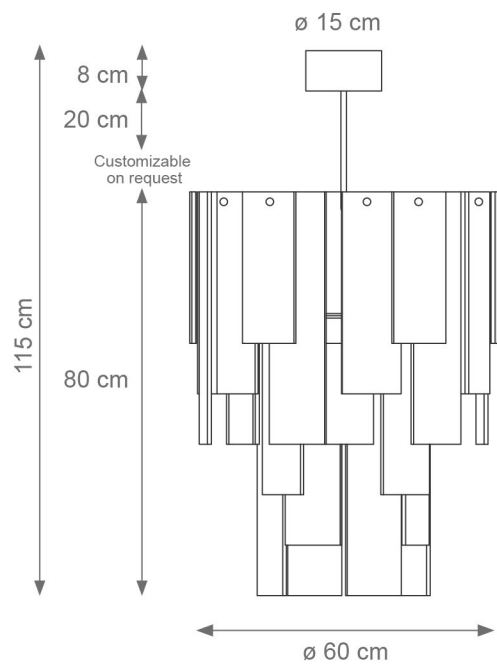

THE WALL

Collection Materials: Brass Structure, Porcelain, Murano Glass

Height customizable on request

Small The Wall Chandelier
Code F807274
Type 6 lights electrification x Max 28W E14 CE
Size: cm. 80 h x 60 ø - 48 kg

Short The Wall Chandelier
Code F807676
Type LED Light
Size: cm. 30 h x 70 ø - 24 kg

The Wall Large Chandelier
Code: F807273
Type 12 lights electrification x Max 28W E14 CE
Size: cm. 140 h x 100 ø - 120 kg

The Wall Wall Light
Code F807278
Type 2 lights electrification x Max 28W E14 CE
Size: cm. 53 h x 28 l x 18 w - 7 kg

Medium Height The Wall Chandelier
Code F807479
Type 9 lights electrification x Max 28W E14 CE
Size: cm. 110 h x 88 ø - 76 kg

Medium Short The Wall Chandelier
Code: F807480
Type 9 lights electrification x Max 28W E14 CE
Size: cm. 70 h x 88 ø - 62 kg

Small The Wall Wall Light
Code F807556
Type 2 lights electrification x Max 28W G9 CE
Size: cm. 42 h x 13 l x 6 w - 2.5 kg