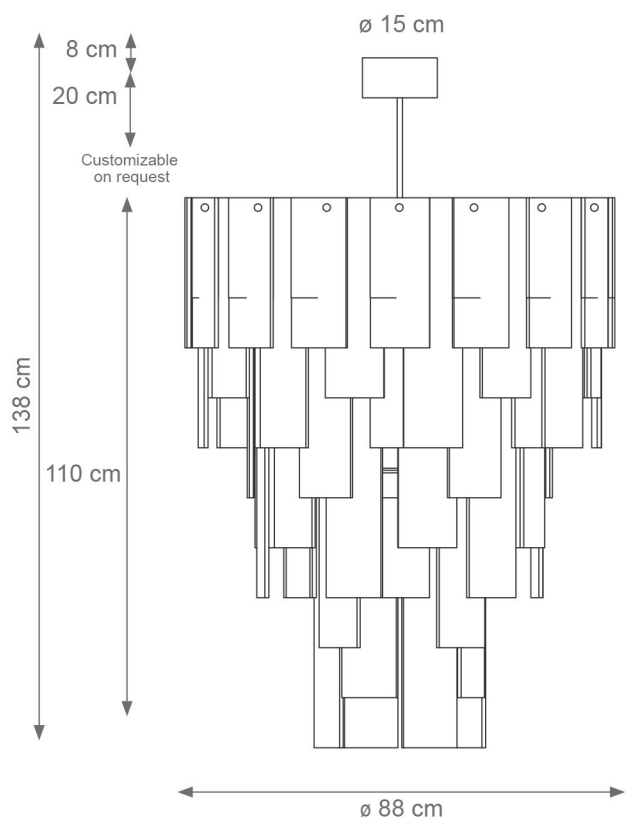

THE WALL

Collection Materials: Brass Structure, Porcelain, Murano Glass

Height customizable on request

Small The Wall Chandelier
Code F807274
Type 6 lights electrification x Max 28W E14 CE
Size: cm. 80 h x 60 ø - 48 kg

Short The Wall Chandelier
Code F807676
Type LED Light
Size: cm. 30 h x 70 ø - 24 kg

The Wall Large Chandelier
Code: F807273
Type 12 lights electrification x Max 28W E14 CE
Size: cm. 140 h x 100 ø - 120 kg

The Wall Wall Light
Code F807278
Type 2 lights electrification x Max 28W E14 CE
Size: cm. 53 h x 28 l x 18 w - 7 kg

Medium Height The Wall Chandelier
Code F807479
Type 9 lights electrification x Max 28W E14 CE
Size: cm. 110 h x 88 ø - 76 kg

Medium Short The Wall Chandelier
Code: F807480
Type 9 lights electrification x Max 28W E14 CE
Size: cm. 70 h x 88 ø - 62 kg

Small The Wall Wall Light
Code F807556
Type 2 lights electrification x Max 28W G9 CE
Size: cm. 42 h x 13 l x 6 w - 2.5 kg